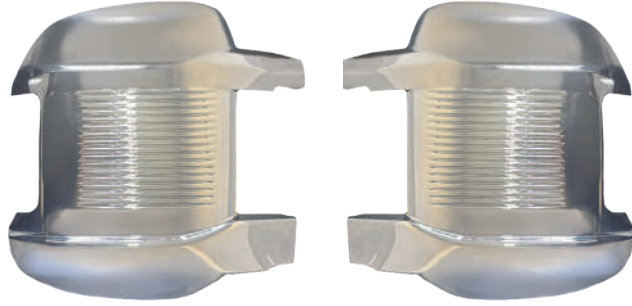

Ayna Kapağı / Chrome Mirror Cover

BRN A096

Boxer III 20024>