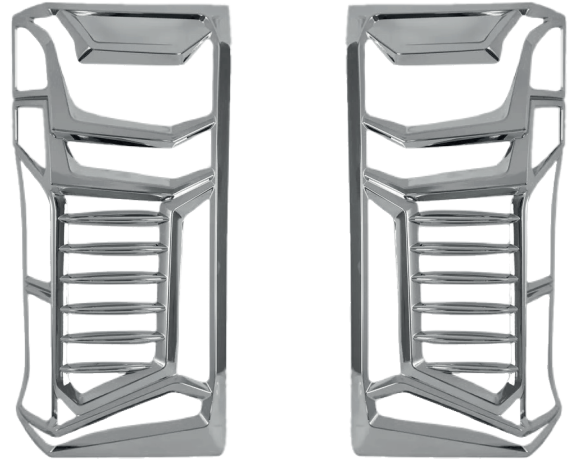

Kapı Kolu (Beyaz ve Siyah) / Door Handle (White and Black)

BRN A087

Crafter 2018>

Ayna Kapađı / Chrome Mirror Cover

BRN A088

Crafter 2018>

Stop erevesi / Stop Lamp Frame

BRNINOX329