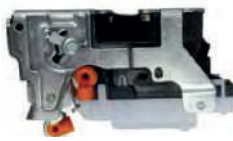

BRN 1645-R

Ref.No: 8200727504

Kangoo

Kapı Kilidi
Door Lock

Motorsuz / Without Lock Actuator
Ön / Front